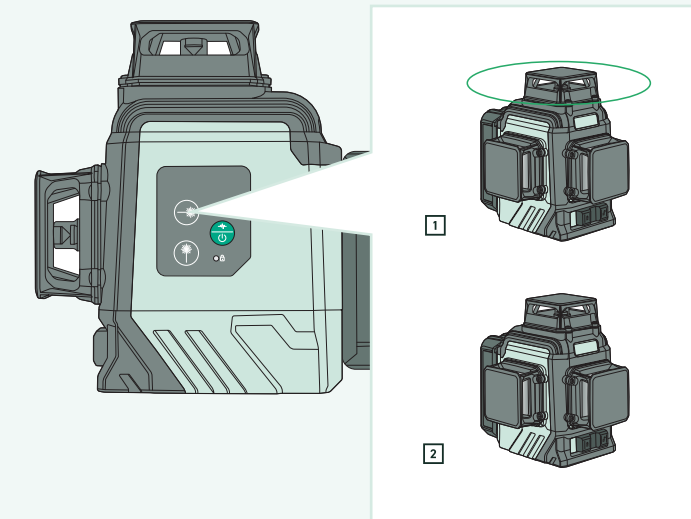

4 Selecting the active horizontal beams

Press the button to cycle through the active horizontal beams.