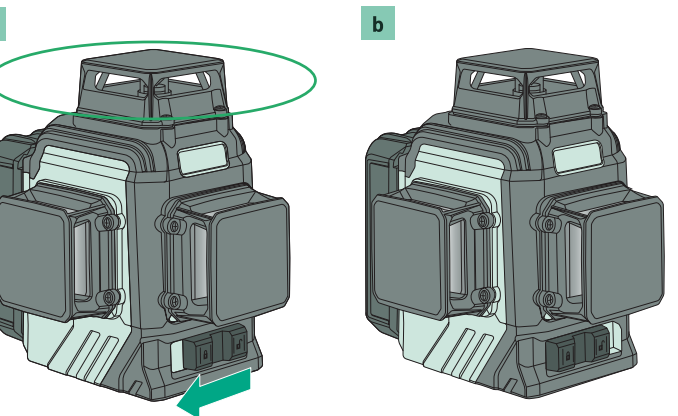

7 Powering off the laser level

Slide the locking switch to the 'locked' position. Before moving or transporting the laser level, always ensure that the locking switch is in the locked position.