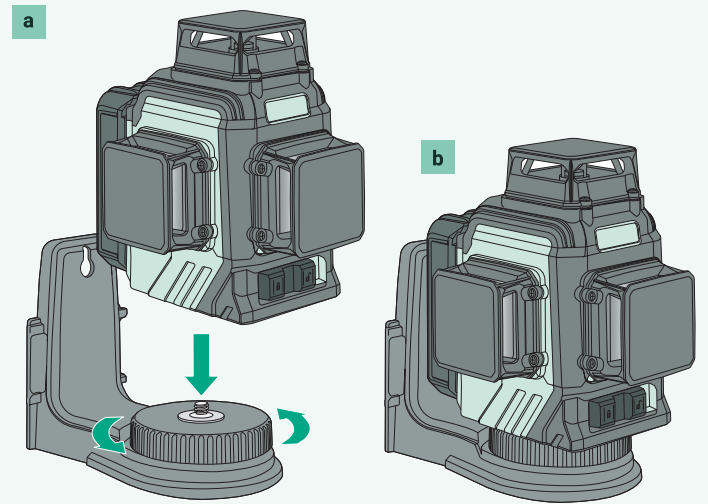

6 Mounting to the magnetic mount

Attach the laser level to the mount via the 1/4"-20 thread and use the thumb screw to secure in place.